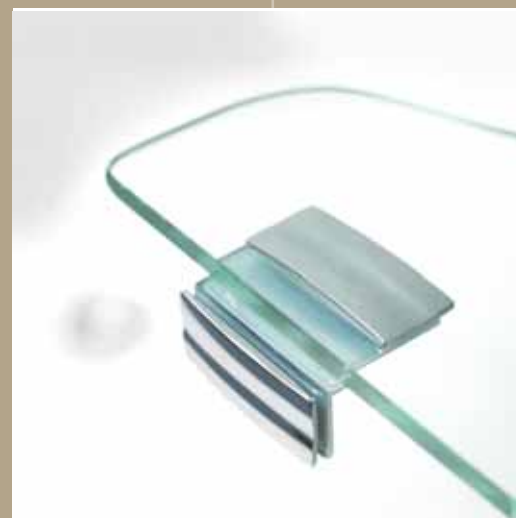

Size: 1144mm x 1500mm

Height: 1900mm

Frame finish: Polished Silver

Glass pattern: Clear

Glass: 6mm toughened

Door opening: 458mm

Adjustment: 20mm

Extra features: Easy clamp glass system, left or right hand fitting options, towel rail, integral glass shelves, bamboo footboard